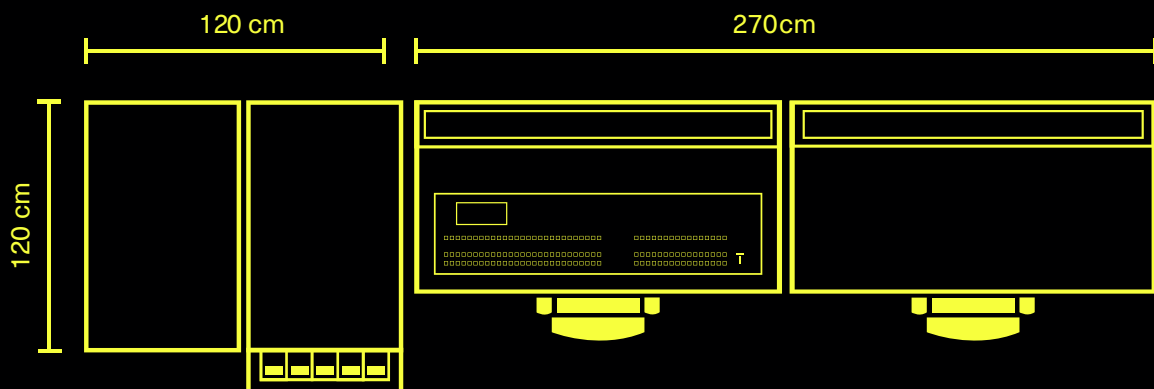

### POWER

16A 240V

**OPTION 01: 1 MIXER PANEL / 1 SHADING POSITION**

**OPTION 02: 1 MIXER PANEL / PRODUCTION DECK / 1 SHADING POSITION**

**OPTION 03: 1 MIXER PANEL / PRODUCTION DECK / 2 SHADING POSITIONS**