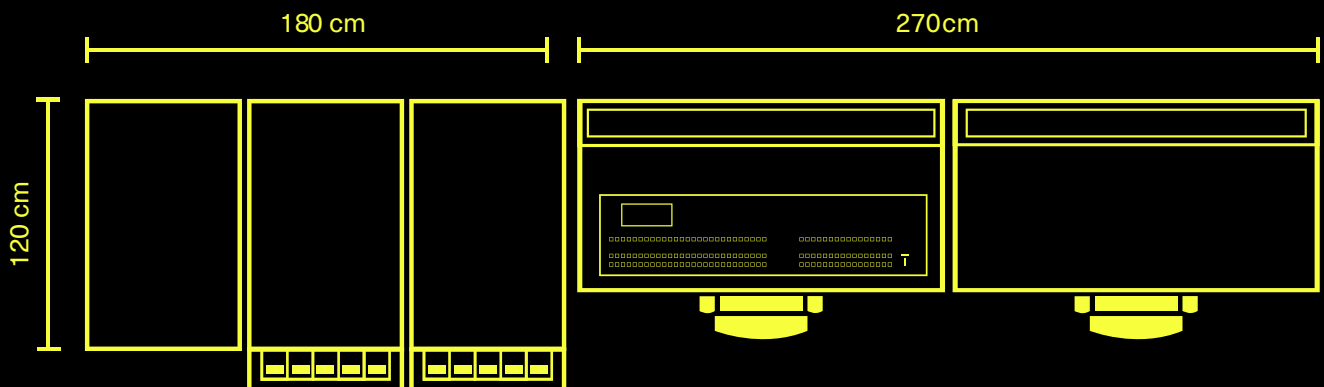

### POWER

16A 240V

**OPTION 01: 1 MIXER PANEL / 1 SHADING POSITION**

**OPTION 02: 1 MIXER PANEL / PRODUCTION DECK / 1 SHADING POSITION**

**OPTION 03: 1 MIXER PANEL / PRODUCTION DECK / 2 SHADING POSITIONS**