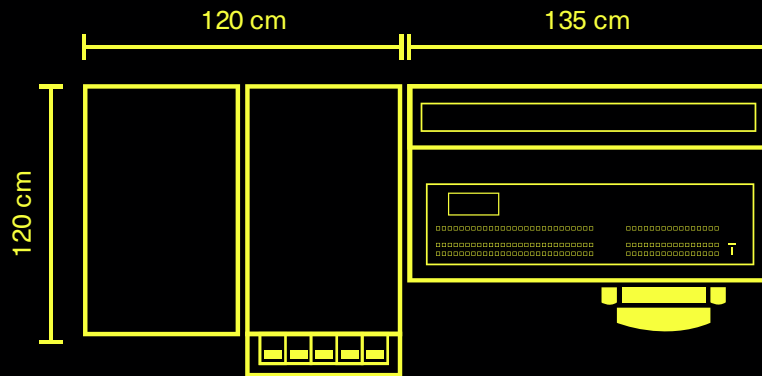

### POWER

16A 240V

**OPTION 01: 1 MIXER PANEL / 1 SHADING POSITION**

**OPTION 02: 1 MIXER PANEL / PRODUCTION DECK / 1 SHADING POSITION**

**OPTION 03: 1 MIXER PANEL / PRODUCTION DECK / 2 SHADING POSITIONS**